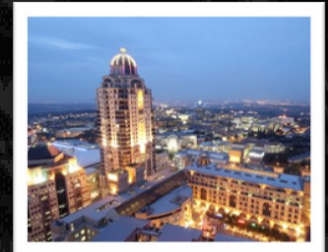

Hotel Amenities:

- ✦ 30km from OR Tambo International Airport
- ✦ 6 On-site restaurants
- ✦ Complimentary secure parking
- ✦ Complimentary high speed internet connectivity
- ✦ Health spa on site
- ✦ Private gymnasium with sauna
- ✦ Indoor & outdoor heated swimming pools
- ✦ Medical service on call
- ✦ Foreign exchange
- ✦ Car rental and chauffeur service available

Room Amenities:

- ✦ 194 luxury suites - range in size from 75m² to the 600m² Cupola Suite
- ✦ All suites have an open plan living area with a fully stocked kitchen
- ✦ All utensils and appliances, a dining area and a spacious lounge
- ✦ Large plasma TV and an IT desk
- ✦ Room service
- ✦ Fully-equipped kitchens
- ✦ Electronic safes in all rooms
- ✦ Same day valet service and laundry service

Rates:

- ✦ Please refer to the Club Membership Handbook Table of Privileges and Fees.

Contact details:

- ✦ Telephone number: +27 (0)11 781 3441
- ✦ Facsimile number: +27 (0)86 542 3117
- ✦ E-mail address: marionp@dreamlifestyles.co.za
- ✦ Website: www.dreamlifestyles.co.za

Live Your Dream