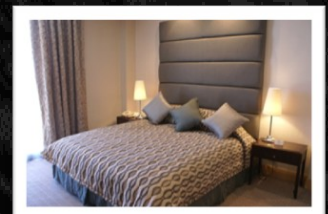

Hotel Amenities:

- ✦ 30km from OR Tambo International Airport
- ✦ 6 On-site restaurants
- ✦ Complimentary secure parking
- ✦ Complimentary high speed internet connectivity
- ✦ Health spa on site
- ✦ Private gymnasium with sauna
- ✦ Indoor & outdoor heated swimming pools
- ✦ Medical service on call
- ✦ Foreign exchange
- ✦ Car rental and chauffeur service available

Room Amenities:

- ✦ 194 luxury suites - range in size from 75m² to the 600m² Cupola Suite
- ✦ All suites have an open plan living area with a fully stocked kitchen
- ✦ All utensils and appliances, a dining area and a spacious lounge
- ✦ Large plasma TV and an IT desk
- ✦ Room service
- ✦ Fully-equipped kitchens
- ✦ Electronic safes in all rooms
- ✦ Same day valet service and laundry service

Rates:

- ✦ Please refer to the Club Membership Handbook Table of Privileges and Fees.

Contact details:

- ✦ Telephone number: +27 (0)11 781 3441
- ✦ Facsimile number: +27 (0)86 542 3117
- ✦ E-mail address: marionp@dreamlifestyles.co.za
- ✦ Website: www.dreamlifestyles.co.za

Live Your Dream