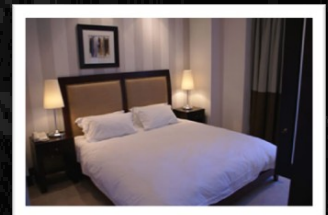

Hotel Amenities:

- ✦ 30km from OR Tambo International Airport
- ✦ 6 On-site restaurants
- ✦ Complimentary secure parking
- ✦ Complimentary high speed internet connectivity
- ✦ Health spa on site
- ✦ Private gymnasium with sauna
- ✦ Indoor & outdoor heated swimming pools
- ✦ Medical service on call
- ✦ Foreign exchange
- ✦ Car rental and chauffeur service available

Room Amenities:

- ✦ 194 luxury suites - range in size from 75m² to the 600m² Cupola Suite
- ✦ All suites have an open plan living area with a fully stocked kitchen
- ✦ All utensils and appliances, a dining area and a spacious lounge
- ✦ Large plasma TV and an IT desk
- ✦ Room service
- ✦ Fully-equipped kitchens
- ✦ Electronic safes in all rooms
- ✦ Same day valet service and laundry service

Rates:

- ✦ Please refer to the Club Membership Handbook Table of Privileges and Fees.

Contact details:

- ✦ Telephone number: +27 (0)11 781 3441
- ✦ Facsimile number: +27 (0)86 542 3117
- ✦ E-mail address: marionp@dreamlifestyles.co.za
- ✦ Website: www.dreamlifestyles.co.za

Live Your Dream