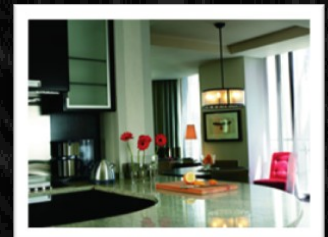

Hotel Amenities:

- ✦ 30km from OR Tambo International Airport
- ✦ 6 On-site restaurants
- ✦ Complimentary secure parking
- ✦ Complimentary high speed internet connectivity
- ✦ Health spa on site
- ✦ Private gymnasium with sauna
- ✦ Indoor & outdoor heated swimming pools
- ✦ Medical service on call
- ✦ Foreign exchange
- ✦ Car rental and chauffeur service available

Room Amenities:

- ✦ 194 luxury suites - range in size from 75m² to the 600m² Cupola Suite
- ✦ All suites have an open plan living area with a fully stocked kitchen
- ✦ All utensils and appliances, a dining area and a spacious lounge
- ✦ Large plasma TV and an IT desk
- ✦ Room service
- ✦ Fully-equipped kitchens
- ✦ Electronic safes in all rooms
- ✦ Same day valet service and laundry service

Rates:

- ✦ Please refer to the Club Membership Handbook Table of Privileges and Fees.

Contact details:

- ✦ Telephone number: +27 (0)11 781 3441
- ✦ Facsimile number: +27 (0)86 542 3117
- ✦ E-mail address: marionp@dreamlifestyles.co.za
- ✦ Website: www.dreamlifestyles.co.za

Live Your Dream