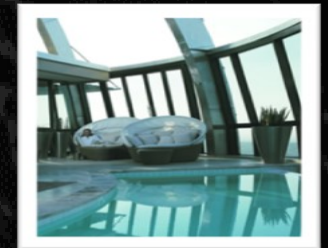

Hotel Amenities:

- ✦ 30km from OR Tambo International Airport
- ✦ 6 On-site restaurants
- ✦ Complimentary secure parking
- ✦ Complimentary high speed internet connectivity
- ✦ Health spa on site
- ✦ Private gymnasium with sauna
- ✦ Indoor & outdoor heated swimming pools
- ✦ Medical service on call
- ✦ Foreign exchange
- ✦ Car rental and chauffeur service available

Room Amenities:

- ✦ 194 luxury suites - range in size from 75m² to the 600m² Cupola Suite
- ✦ All suites have an open plan living area with a fully stocked kitchen
- ✦ All utensils and appliances, a dining area and a spacious lounge
- ✦ Large plasma TV and an IT desk
- ✦ Room service
- ✦ Fully-equipped kitchens
- ✦ Electronic safes in all rooms
- ✦ Same day valet service and laundry service

Rates:

- ✦ Please refer to the Club Membership Handbook Table of Privileges and Fees.

Contact details:

- ✦ Telephone number: +27 (0)11 781 3441
- ✦ Facsimile number: +27 (0)86 542 3117
- ✦ E-mail address: marionp@dreamlifestyles.co.za
- ✦ Website: www.dreamlifestyles.co.za

Live Your Dream