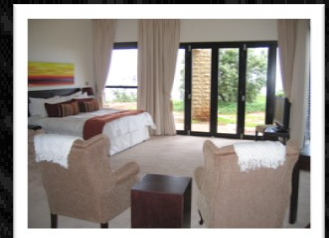

** Phezulu Villa 12**

This spaciously appointed Balinese style home offers 180 degree sea views of the Indian Ocean. Each of the four bedrooms are complimented by beautifully appointed en suite bathrooms. The open plan living areas of the kitchen, dining room and lounge offer uninterrupted views of the Dolphin Coast as the stack doors to the patio and swimming pool are opened. The property is situated on an elevated site approximately 300m from the beach and is in close proximity to the new boutique hotel, the guest rooms and conference facility.

Activities Nearby:

- ✦ *Golf, Fishing—Deep Sea*
- ✦ *Health & Fitness, Horse Riding, Scuba / Snorkeling,*
- ✦ *Walking, Whale watching, Quad Biking*

Lodge Amenities:

- ✦ *Braai / Barbecue, Bar on the premises*
- ✦ *Swimming Pool, Tennis Court. Jacuzzi, Spa*

Suite Amenities:

- ✦ *4 Bedroom with en-suite bathrooms*
- ✦ *Open plan lounge, dining room*
- ✦ *Fully equipped kitchen*

Rates:

- ✦ *Please refer to the Club Membership Handbook Table of Privileges and Fees.*

Contact details:

- ✦ *Telephone number: +27 (0)11 781 3441*
- ✦ *Facsimile number: +27 (0)86 542 3117*
- ✦ *E-mail address: marionp@dreamlifestyles.co.za*
- ✦ *Website: www.dreamlifestyles.co.za*

Live Your Dream