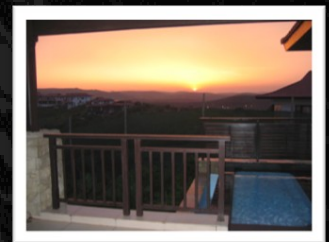

** Phezulu Villa 12**

This spaciously appointed Balinese style home offers 180 degree sea views of the Indian Ocean. Each of the four bedrooms are complimented by beautifully appointed en suite bathrooms. The open plan living areas of the kitchen, dining room and lounge offer uninterrupted views of the Dolphin Coast as the stack doors to the patio and swimming pool are opened. The property is situated on an elevated site approximately 300m from the beach and is in close proximity to the new boutique hotel, the guest rooms and conference facility.

Activities Nearby:

- ✦ *Golf, Fishing—Deep Sea*
- ✦ *Health & Fitness, Horse Riding, Scuba / Snorkeling,*
- ✦ *Walking, Whale watching, Quad Biking*

Lodge Amenities:

- ✦ *Braai / Barbecue, Bar on the premises*
- ✦ *Swimming Pool, Tennis Court. Jacuzzi, Spa*

Suite Amenities:

- ✦ *4 Bedroom with en-suite bathrooms*
- ✦ *Open plan lounge, dining room*
- ✦ *Fully equipped kitchen*

Rates:

- ✦ *Please refer to the Club Membership Handbook Table of Privileges and Fees.*

Contact details:

- ✦ *Telephone number: +27 (0)11 781 3441*
- ✦ *Facsimile number: +27 (0)86 542 3117*
- ✦ *E-mail address: marionp@dreamlifestyles.co.za*
- ✦ *Website: www.dreamlifestyles.co.za*

Live Your Dream