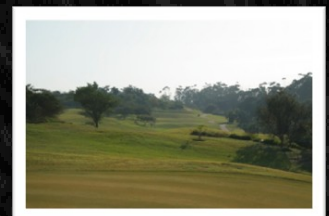

** Phezulu Villa 12**

This spaciously appointed Balinese style home offers 180 degree sea views of the Indian Ocean. Each of the four bedrooms are complimented by beautifully appointed en suite bathrooms. The open plan living areas of the kitchen, dining room and lounge offer uninterrupted views of the Dolphin Coast as the stack doors to the patio and swimming pool are opened. The property is situated on an elevated site approximately 300m from the beach and is in close proximity to the new boutique hotel, the guest rooms and conference facility.

Activities Nearby:

- ✦ *Golf, Fishing—Deep Sea*
- ✦ *Health & Fitness, Horse Riding, Scuba / Snorkeling,*
- ✦ *Walking, Whale watching, Quad Biking*

Lodge Amenities:

- ✦ *Braai / Barbecue, Bar on the premises*
- ✦ *Swimming Pool, Tennis Court. Jacuzzi, Spa*

Suite Amenities:

- ✦ *4 Bedroom with en-suite bathrooms*
- ✦ *Open plan lounge, dining room*
- ✦ *Fully equipped kitchen*

Rates:

- ✦ *Please refer to the Club Membership Handbook Table of Privileges and Fees.*

Contact details:

- ✦ *Telephone number: +27 (0)11 781 3441*
- ✦ *Facsimile number: +27 (0)86 542 3117*
- ✦ *E-mail address: marionp@dreamlifestyles.co.za*
- ✦ *Website: www.dreamlifestyles.co.za*

Live Your Dream