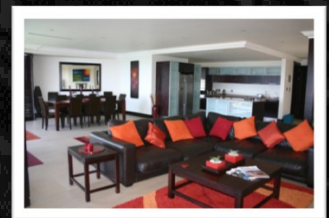

** Phezulu Villa 12**

This spaciously appointed Balinese style home offers 180 degree sea views of the Indian Ocean. Each of the four bedrooms are complimented by beautifully appointed en suite bathrooms. The open plan living areas of the kitchen, dining room and lounge offer uninterrupted views of the Dolphin Coast as the stack doors to the patio and swimming pool are opened. The property is situated on an elevated site approximately 300m from the beach and is in close proximity to the new boutique hotel, the guest rooms and conference facility.

Activities Nearby:

- ✦ *Golf, Fishing—Deep Sea*
- ✦ *Health & Fitness, Horse Riding, Scuba / Snorkeling,*
- ✦ *Walking, Whale watching, Quad Biking*

Lodge Amenities:

- ✦ *Braai / Barbecue, Bar on the premises*
- ✦ *Swimming Pool, Tennis Court. Jacuzzi, Spa*

Suite Amenities:

- ✦ *4 Bedroom with en-suite bathrooms*
- ✦ *Open plan lounge, dining room*
- ✦ *Fully equipped kitchen*

Rates:

- ✦ *Please refer to the Club Membership Handbook Table of Privileges and Fees.*

Contact details:

- ✦ *Telephone number: +27 (0)11 781 3441*
- ✦ *Facsimile number: +27 (0)86 542 3117*
- ✦ *E-mail address: marionp@dreamlifestyles.co.za*
- ✦ *Website: www.dreamlifestyles.co.za*

Live Your Dream