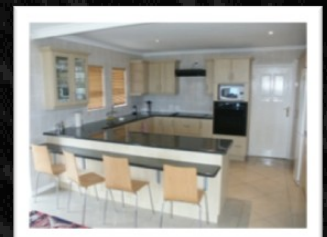

Live Your Dream