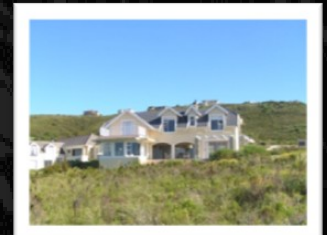

Live Your Dream