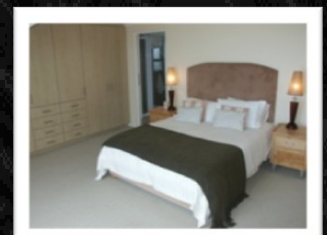

Live Your Dream