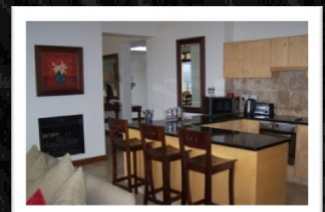

Live Your Dream