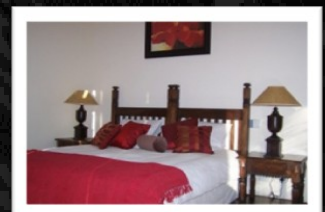

Live Your Dream