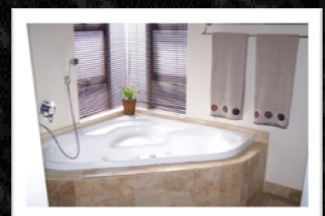

Live Your Dream