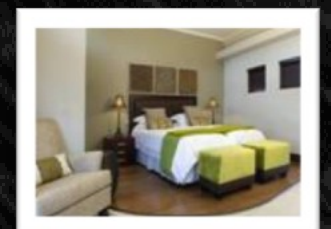

Live Your Dream