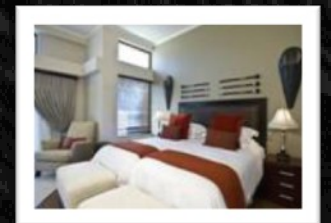

Live Your Dream