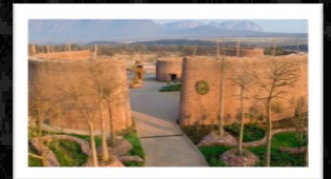

Live Your Dream