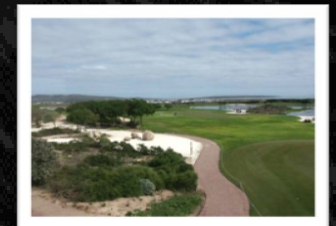

House Amenities:

- ✦ 4Bedroom with en-suite bathrooms
- ✦ Open plan kitchen, fully equipped
- ✦ Open living and dining area
- ✦ Magnificently furnished