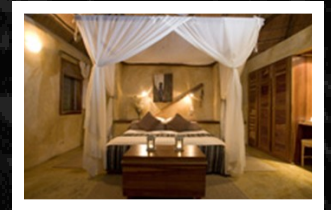

Activities:

- ✦ *Game drives and night drives in the Bwabwata National Park.*
- ✦ *Guided walks*
- ✦ *Boat cruises on the Kwando River*
- ✦ *Bird watching*
- ✦ *A visit to Horseshoe Bend where in the afternoon guests can witness vast numbers of elephant drinking here simultaneously (in dry months in excess of 800)*
- ✦ *Fishing for the varied fish species in the Kwando river*

Lodge Amenities:

- ✦ *Lofty canopy viewing decks overlooking endless savannahs, glistening lily-studded wetlands and ancient Kalahari woodlands*
- ✦ *Fire pit*
- ✦ *Dinning area with individual tables*
- ✦ *Curio / Gift shop*
- ✦ *Reference library*

Suite Amenities:

- ✦ *6 Spacious brick and thatch suites*
- ✦ *Private plunge pool*
- ✦ *Lounge*
- ✦ *Wooden viewing deck facing the river*
- ✦ *En-suite bathroom with a bay-window bath and shower*
- ✦ *Ceiling fans, gauze screen doors, mosquito nets and small safe*

Rates:

- ✦ *Please refer to the Club Membership Handbook Table of Privileges and Fees.*

Contact details:

- ✦ *Telephone number: +27 (0)11 781 3441*
- ✦ *Facsimile number: +27 (0)86 542 3117*
- ✦ *E-mail address: marionp@dreamlifestyles.co.za*
- ✦ *Website: www.dreamlifestyles.co.za*

Live Your Dream