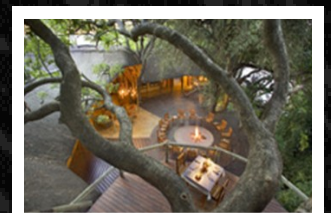

Activities:

- ✦ *Game drives and night drives in the Bwabwata National Park.*
- ✦ *Guided walks*
- ✦ *Boat cruises on the Kwando River*
- ✦ *Bird watching*
- ✦ *A visit to Horseshoe Bend where in the afternoon guests can witness vast numbers of elephant drinking here simultaneously (in dry months in excess of 800)*
- ✦ *Fishing for the varied fish species in the Kwando river*

Lodge Amenities:

- ✦ *Lofty canopy viewing decks overlooking endless savannahs, glistening lily-studded wetlands and ancient Kalahari woodlands*
- ✦ *Fire pit*
- ✦ *Dinning area with individual tables*
- ✦ *Curio / Gift shop*
- ✦ *Reference library*

Suite Amenities:

- ✦ *6 Spacious brick and thatch suites*
- ✦ *Private plunge pool*
- ✦ *Lounge*
- ✦ *Wooden viewing deck facing the river*
- ✦ *En-suite bathroom with a bay-window bath and shower*
- ✦ *Ceiling fans, gauze screen doors, mosquito nets and small safe*

Rates:

- ✦ *Please refer to the Club Membership Handbook Table of Privileges and Fees.*

Contact details:

- ✦ *Telephone number: +27 (0)11 781 3441*
- ✦ *Facsimile number: +27 (0)86 542 3117*
- ✦ *E-mail address: marionp@dreamlifestyles.co.za*
- ✦ *Website: www.dreamlifestyles.co.za*

Live Your Dream