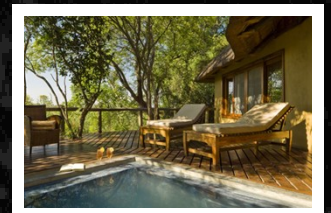

Activities:

- ✦ *Game drives and night drives in the Bwabwata National Park.*
- ✦ *Guided walks*
- ✦ *Boat cruises on the Kwando River*
- ✦ *Bird watching*
- ✦ *A visit to Horseshoe Bend where in the afternoon guests can witness vast numbers of elephant drinking here simultaneously (in dry months in excess of 800)*
- ✦ *Fishing for the varied fish species in the Kwando river*

Lodge Amenities:

- ✦ *Lofty canopy viewing decks overlooking endless savannahs, glistening lily-studded wetlands and ancient Kalahari woodlands*
- ✦ *Fire pit*
- ✦ *Dinning area with individual tables*
- ✦ *Curio / Gift shop*
- ✦ *Reference library*

Suite Amenities:

- ✦ *6 Spacious brick and thatch suites*
- ✦ *Private plunge pool*
- ✦ *Lounge*
- ✦ *Wooden viewing deck facing the river*
- ✦ *En-suite bathroom with a bay-window bath and shower*
- ✦ *Ceiling fans, gauze screen doors, mosquito nets and small safe*

Rates:

- ✦ *Please refer to the Club Membership Handbook Table of Privileges and Fees.*

Contact details:

- ✦ *Telephone number: +27 (0)11 781 3441*
- ✦ *Facsimile number: +27 (0)86 542 3117*
- ✦ *E-mail address: marionp@dreamlifestyles.co.za*
- ✦ *Website: www.dreamlifestyles.co.za*

Live Your Dream