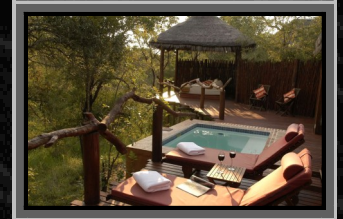

Live Your Dream