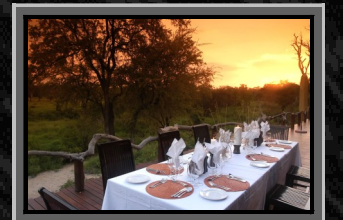

Live Your Dream