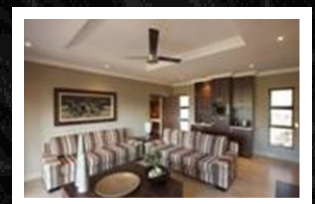

Live Your Dream