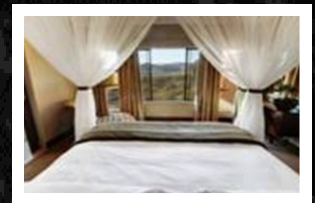

Live Your Dream