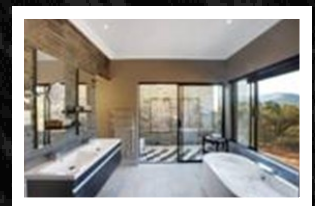

Live Your Dream