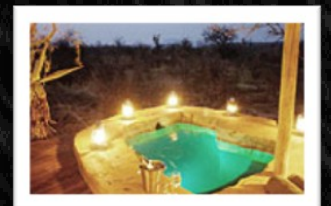

Live Your Dream