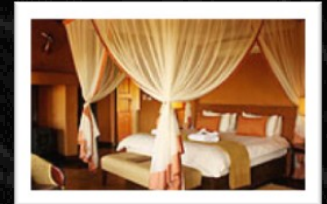

Live Your Dream