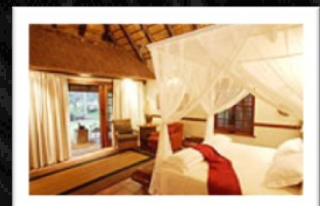

Activities:

- ✦ *Game drives and bush walks*
- ✦ *Romantic sleep out deck under the stars*
- ✦ *Body and skin treatments at the stunning Kapama Wellness Centre*
- ✦ *Hot air ballooning*
- ✦ *Elephant back safaris*
- ✦ *Visits to Kapama Thulumhashe Children's Home*
- ✦ *Hoedspruit Centre for Endangered Species*
- ✦ *Private bush dining*
- ✦ *Golf at Hans Merenski Championship course*

Lodge Amenities:

- ✦ *Swimming pool*
- ✦ *Intimate lounges that flow onto outdoor patios and decks*
- ✦ *Outdoor dining area (Boma and patio)*
- ✦ *Curio / Gift shop*
- ✦ *Conference venues*
- ✦ *Bush dinner venue*
- ✦ *Spa (located at River Lodge)*

Suite Amenities:

- ✦ *20 Spacious Chalets*
- ✦ *Twin beds (king size on request)*
- ✦ *Full en-suite bathrooms*
- ✦ *Tea / Coffee making facilities*
- ✦ *Mini bar fridge and mini safe*
- ✦ *Covered patio*

Rates:

- ✦ *Please refer to the Club Membership Handbook Table of Privileges and Fees.*

Contact details:

- ✦ *Telephone number: +27 (0)11 781 3441*
- ✦ *Facsimile number: +27 (0)86 542 3117*
- ✦ *E-mail address: marionp@dreamlifestyles.co.za*
- ✦ *Website: www.dreamlifestyles.co.za*

Live Your Dream