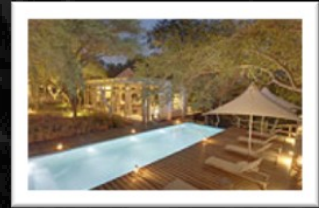

Activities:

- ✦ *Game drives, bush walks and private bush dining*
- ✦ *Hot air ballooning and elephant back safaris*
- ✦ *Visits to Kapama Thulumahashe Children's Home*
- ✦ *Hoedspruit Centre for Endangered Species*
- ✦ *Golf at Hans Merenski Championship course*

Lodge Amenities:

- ✦ *Swimming Pool & deck area over looking Klaserie River*
- ✦ *Cosy Lounge on the edge of the riverbank*
- ✦ *Dining Room and Bar area*
- ✦ *Traditional outdoor boma*

Luxury Tent Amenities:

- ✦ *7 Luxury Air-conditioned Tents*
- ✦ *Sliding glass doors wrap around the suite 260 degrees*
- ✦ *En-suite bathroom with His and Hers basin*
- ✦ *Inside and Outside shower*
- ✦ *Tea / Coffee making facilities*

Suite Amenities:

- ✦ *5 Large (115m²) exclusive air-conditioned Suites*
- ✦ *En-suite bathroom with His and Hers basin*
- ✦ *Inside and Outside shower*
- ✦ *Tea / Coffee making facilities*

Rates:

- ✦ *Please refer to the Club Membership Handbook Table of Privileges and Fees.*

Contact details:

- ✦ *Telephone number: +27 (0)11 781 3441*
- ✦ *Facsimile number: +27 (0)86 542 3117*
- ✦ *E-mail address: marionp@dreamlifestyles.co.za*
- ✦ *Website: www.dreamlifestyles.co.za*

Live Your Dream