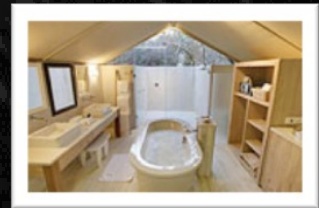

Activities:

- ✦ *Game drives, bush walks and private bush dining*
- ✦ *Hot air ballooning and elephant back safaris*
- ✦ *Visits to Kapama Thulumahashe Children's Home*
- ✦ *Hoedspruit Centre for Endangered Species*
- ✦ *Golf at Hans Merenski Championship course*

Lodge Amenities:

- ✦ *Swimming Pool & deck area over looking Klaserie River*
- ✦ *Cosy Lounge on the edge of the riverbank*
- ✦ *Dining Room and Bar area*
- ✦ *Traditional outdoor boma*

Luxury Tent Amenities:

- ✦ *7 Luxury Air-conditioned Tents*
- ✦ *Sliding glass doors wrap around the suite 260 degrees*
- ✦ *En-suite bathroom with His and Hers basin*
- ✦ *Inside and Outside shower*
- ✦ *Tea / Coffee making facilities*

Suite Amenities:

- ✦ *5 Large (115m²) exclusive air-conditioned Suites*
- ✦ *En-suite bathroom with His and Hers basin*
- ✦ *Inside and Outside shower*
- ✦ *Tea / Coffee making facilities*

Rates:

- ✦ *Please refer to the Club Membership Handbook Table of Privileges and Fees.*

Contact details:

- ✦ *Telephone number: +27 (0)11 781 3441*
- ✦ *Facsimile number: +27 (0)86 542 3117*
- ✦ *E-mail address: marionp@dreamlifestyles.co.za*
- ✦ *Website: www.dreamlifestyles.co.za*

Live Your Dream