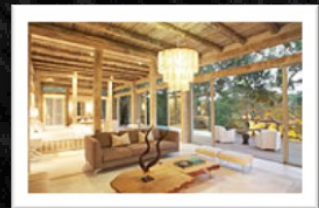

Activities:

- ✦ *Game drives, bush walks and private bush dining*
- ✦ *Hot air ballooning and elephant back safaris*
- ✦ *Visits to Kapama Thulumahashe Children's Home*
- ✦ *Hoedspruit Centre for Endangered Species*
- ✦ *Golf at Hans Merenski Championship course*

Lodge Amenities:

- ✦ *Swimming Pool & deck area over looking Klaserie River*
- ✦ *Cosy Lounge on the edge of the riverbank*
- ✦ *Dining Room and Bar area*
- ✦ *Traditional outdoor boma*

Luxury Tent Amenities:

- ✦ *7 Luxury Air-conditioned Tents*
- ✦ *Sliding glass doors wrap around the suite 260 degrees*
- ✦ *En-suite bathroom with His and Hers basin*
- ✦ *Inside and Outside shower*
- ✦ *Tea / Coffee making facilities*

Suite Amenities:

- ✦ *5 Large (115m²) exclusive air-conditioned Suites*
- ✦ *En-suite bathroom with His and Hers basin*
- ✦ *Inside and Outside shower*
- ✦ *Tea / Coffee making facilities*

Rates:

- ✦ *Please refer to the Club Membership Handbook Table of Privileges and Fees.*

Contact details:

- ✦ *Telephone number: +27 (0)11 781 3441*
- ✦ *Facsimile number: +27 (0)86 542 3117*
- ✦ *E-mail address: marionp@dreamlifestyles.co.za*
- ✦ *Website: www.dreamlifestyles.co.za*

Live Your Dream