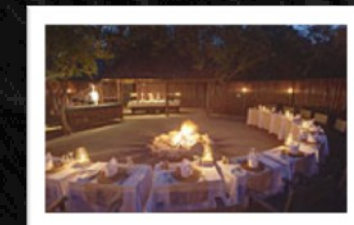

Kapama Buffalo Camp

Kapama is one of South Africa's largest privately owned game reserves, perfectly positioned in the Limpopo province safari area, renowned for its high density of big game animals. A game drive in Kapama Game Reserve, with a qualified ranger and expert tracker, reveals wild animals and many secrets of the African bush. Kapama River Lodge is an impressive and elegant large safari lodge beautifully positioned. The open plan design extends to the pool deck with a large rim-flow pool overlooking the waterhole.

Activities:

- ✦ *Game drives, bush walks and private bush dining*
- ✦ *Hot air ballooning and elephant back safaris*
- ✦ *Visits to Kapama Thulumahashe Children's Home*
- ✦ *Hoedspruit Centre for Endangered Species*
- ✦ *Golf at Hans Merenski Championship course*

Lodge Amenities:

- ✦ *Intimate Pool Terrace*
- ✦ *Cosy Lounge on the edge of the riverbank*
- ✦ *Thatched Buffalo Bar*
- ✦ *Traditional outdoor boma*
- ✦ *Curio / Gift shop*

Luxury Tent Amenities:

- ✦ *8 Luxury canvas tents set on wooden decks built on stilts*
- ✦ *Wooden walkways interconnect the rooms*
- ✦ *En-suite bathroom*
- ✦ *Safe, writing table, wardrobe, suitcase stand*
- ✦ *Tea / Coffee making facilities*

Rates:

- ✦ *Please refer to the Club Membership Handbook Table of Privileges and Fees.*

Contact details:

- ✦ *Telephone number: +27 (0)11 781 3441*
- ✦ *Facsimile number: +27 (0)86 542 3117*
- ✦ *E-mail address: marionp@dreamlifestyles.co.za*
- ✦ *Website: www.dreamlifestyles.co.za*

Live Your Dream