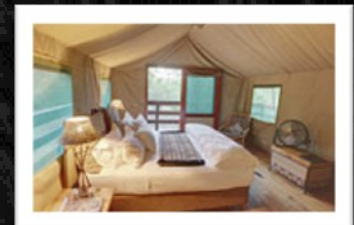

Kapama Buffalo Camp

Kapama is one of South Africa's largest privately owned game reserves, perfectly positioned in the Limpopo province safari area, renowned for its high density of big game animals. A game drive in Kapama Game Reserve, with a qualified ranger and expert tracker, reveals wild animals and many secrets of the African bush. Kapama River Lodge is an impressive and elegant large safari lodge beautifully positioned. The open plan design extends to the pool deck with a large rim-flow pool overlooking the waterhole.

Activities:

- ✦ *Game drives, bush walks and private bush dining*
- ✦ *Hot air ballooning and elephant back safaris*
- ✦ *Visits to Kapama Thulumahashe Children's Home*
- ✦ *Hoedspruit Centre for Endangered Species*
- ✦ *Golf at Hans Merenski Championship course*

Lodge Amenities:

- ✦ *Intimate Pool Terrace*
- ✦ *Cosy Lounge on the edge of the riverbank*
- ✦ *Thatched Buffalo Bar*
- ✦ *Traditional outdoor boma*
- ✦ *Curio / Gift shop*

Luxury Tent Amenities:

- ✦ *8 Luxury canvas tents set on wooden decks built on stilts*
- ✦ *Wooden walkways interconnect the rooms*
- ✦ *En-suite bathroom*
- ✦ *Safe, writing table, wardrobe, suitcase stand*
- ✦ *Tea / Coffee making facilities*

Rates:

- ✦ *Please refer to the Club Membership Handbook Table of Privileges and Fees.*

Contact details:

- ✦ *Telephone number: +27 (0)11 781 3441*
- ✦ *Facsimile number: +27 (0)86 542 3117*
- ✦ *E-mail address: marionp@dreamlifestyles.co.za*
- ✦ *Website: www.dreamlifestyles.co.za*

Live Your Dream