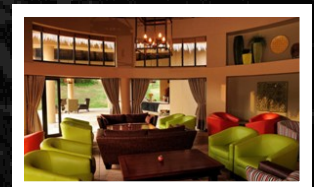

Live Your Dream