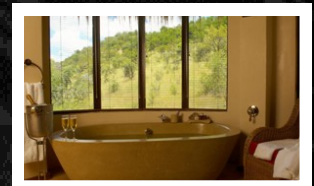

Live Your Dream