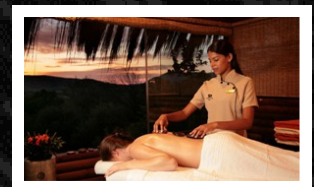

Live Your Dream