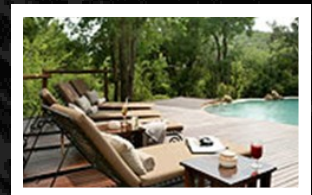

Activities:

- ★ *Dawn and dusk safaris in open vehicles and bush walks*

Lodge Amenities:

- ★ *Swimming pool and intimate lounge*
- ★ *Library*
- ★ *Outdoor dining area (Boma and pool Lapa)*
- ★ *Wine cellar*
- ★ *Bush dinner venue*
- ★ *In-room spa treatments*

Standard Suite Amenities:

- ★ *8 Standard Suites*
- ★ *Twin beds (king size available on request)*
- ★ *Full en-suite bathroom and outside shower*
- ★ *Tea / Coffee making facilities*
- ★ *Mini bar fridge*
- ★ *Climate control air-conditioning system*
- ★ *Covered patio*

Deluxe Family Suite Amenities:

- ★ *2x Standard Suites with same features as above*
- ★ *Lounge, dining room and kitchen (with optional private chef)*
- ★ *Bar and Private plunge pool*
- ★ *Private deck over looking the waterhole*

Rates:

- ★ *Please refer to the Club Membership Handbook Table of Privileges and Fees.*

Contact details:

- ★ *Telephone number: +27 (0)11 781 3441*
- ★ *Facsimile number: +27 (0)86 542 3117*
- ★ *E-mail address: marionp@dreamlifestyles.co.za*
- ★ *Website: www.dreamlifestyles.co.za*

Live Your Dream