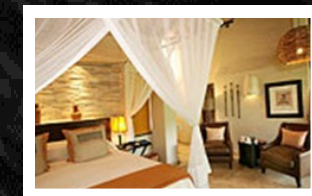

Activities:

- ★ *Dawn and dusk safaris in open vehicles and bush walks*

Lodge Amenities:

- ★ *Swimming pool and intimate lounge*
- ★ *Library*
- ★ *Outdoor dining area (Boma and pool Lapa)*
- ★ *Wine cellar*
- ★ *Bush dinner venue*
- ★ *In-room spa treatments*

Standard Suite Amenities:

- ★ *8 Standard Suites*
- ★ *Twin beds (king size available on request)*
- ★ *Full en-suite bathroom and outside shower*
- ★ *Tea / Coffee making facilities*
- ★ *Mini bar fridge*
- ★ *Climate control air-conditioning system*
- ★ *Covered patio*

Deluxe Family Suite Amenities:

- ★ *2x Standard Suites with same features as above*
- ★ *Lounge, dining room and kitchen (with optional private chef)*
- ★ *Bar and Private plunge pool*
- ★ *Private deck over looking the waterhole*

Rates:

- ★ *Please refer to the Club Membership Handbook Table of Privileges and Fees.*

Contact details:

- ★ *Telephone number: +27 (0)11 781 3441*
- ★ *Facsimile number: +27 (0)86 542 3117*
- ★ *E-mail address: marionp@dreamlifestyles.co.za*
- ★ *Website: www.dreamlifestyles.co.za*

Live Your Dream