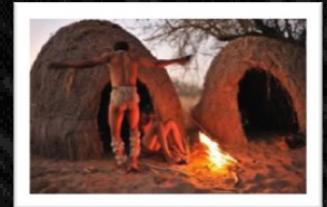

Live Your Dream